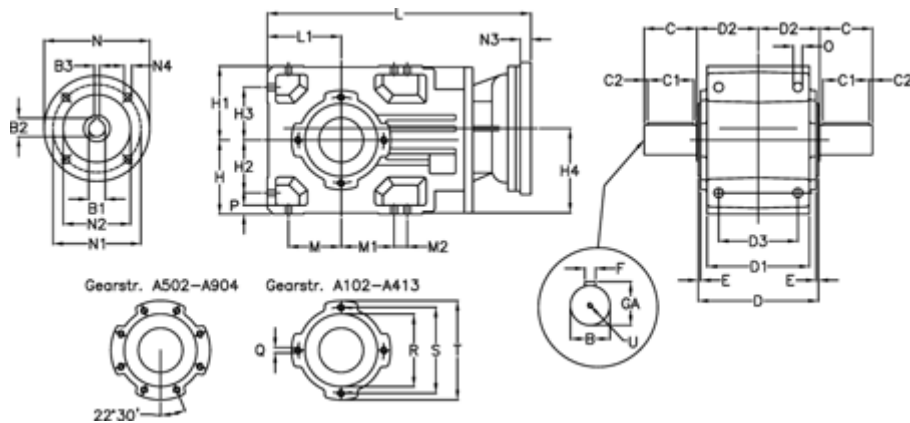

Article number: 29600101232220
 Description: Bevel helical gearbox
 A102UD-12,3-P63B5

Measures

B = 25	D1 = 95	H1 = 70	M2 = 0	Q = M8x12
B1 = 11	D2 = 63	H2 = 50.0	N = 140	R = 80
B2 = 12.8	D3 = 75	H3 = 50.0	N1 = 115	S = 100
B3 = 4	Description = A102UD-xx-P63 B5	H4 = 83.0	N2 = 95	T = 120
C = 45	E = 3.0	L = 282.5	N3 = 0	U = M8x19
C1 = 35	F = 8	L1 = 70	N4 = M8x19	
C2 = 5.0	GA = 28.0	M = 50.0	O = 9.5	
D = 117	H = 70	M1 = 50.0	P = 9	